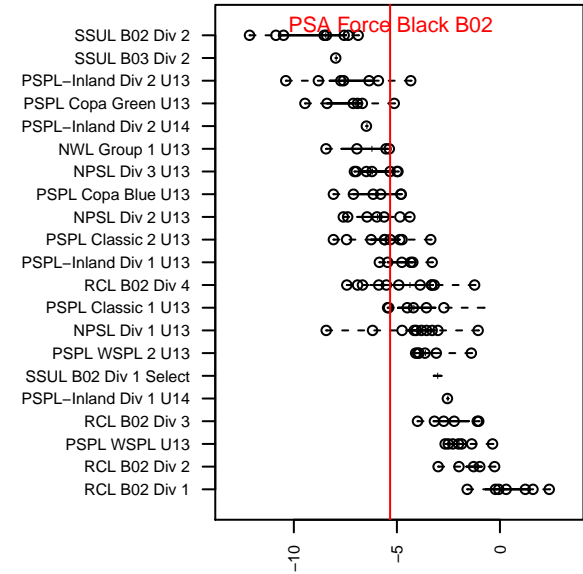

PSA Force Black B02

Pilchuck Soccer Alliance
 Marysville, WA
 B02 total strength=716
 attack=0.86 defense=0.65
 fall league = NPSL Div 3 U13
 spr league = Spr NPSL Div 2 U13
 notes= Barlew 2015

alt names used:
 PSA FORCE B02
 PILCHUCK SOCCER ALLIANCE – FORCE B0
 PSA B02 Force – Barlew
 B02 Force_Barlew
 PSA B02 Force – Barlew

Venues played:
 2015 Snohomish United Invt Silver
 2015 Strawberry Classic BU13
 2015 Bigfoot Silver A U13
 2015 NPSL Division 3 U13
 2015 Spr NPSL Division 2 U13

PSA Force Black B02
 Dots are actual minus expected GF (blue circles) and GA (red triangles).
 Blue line is smoothed change in attack strength. Red is smoothed change in defense strength.

**attack and defense variance (black dot)
relative to other teams
and top 10 in region**

**attack and defense rating
relative to others at age
and all opponents in last 13 months**

Performance relative to 13 month average